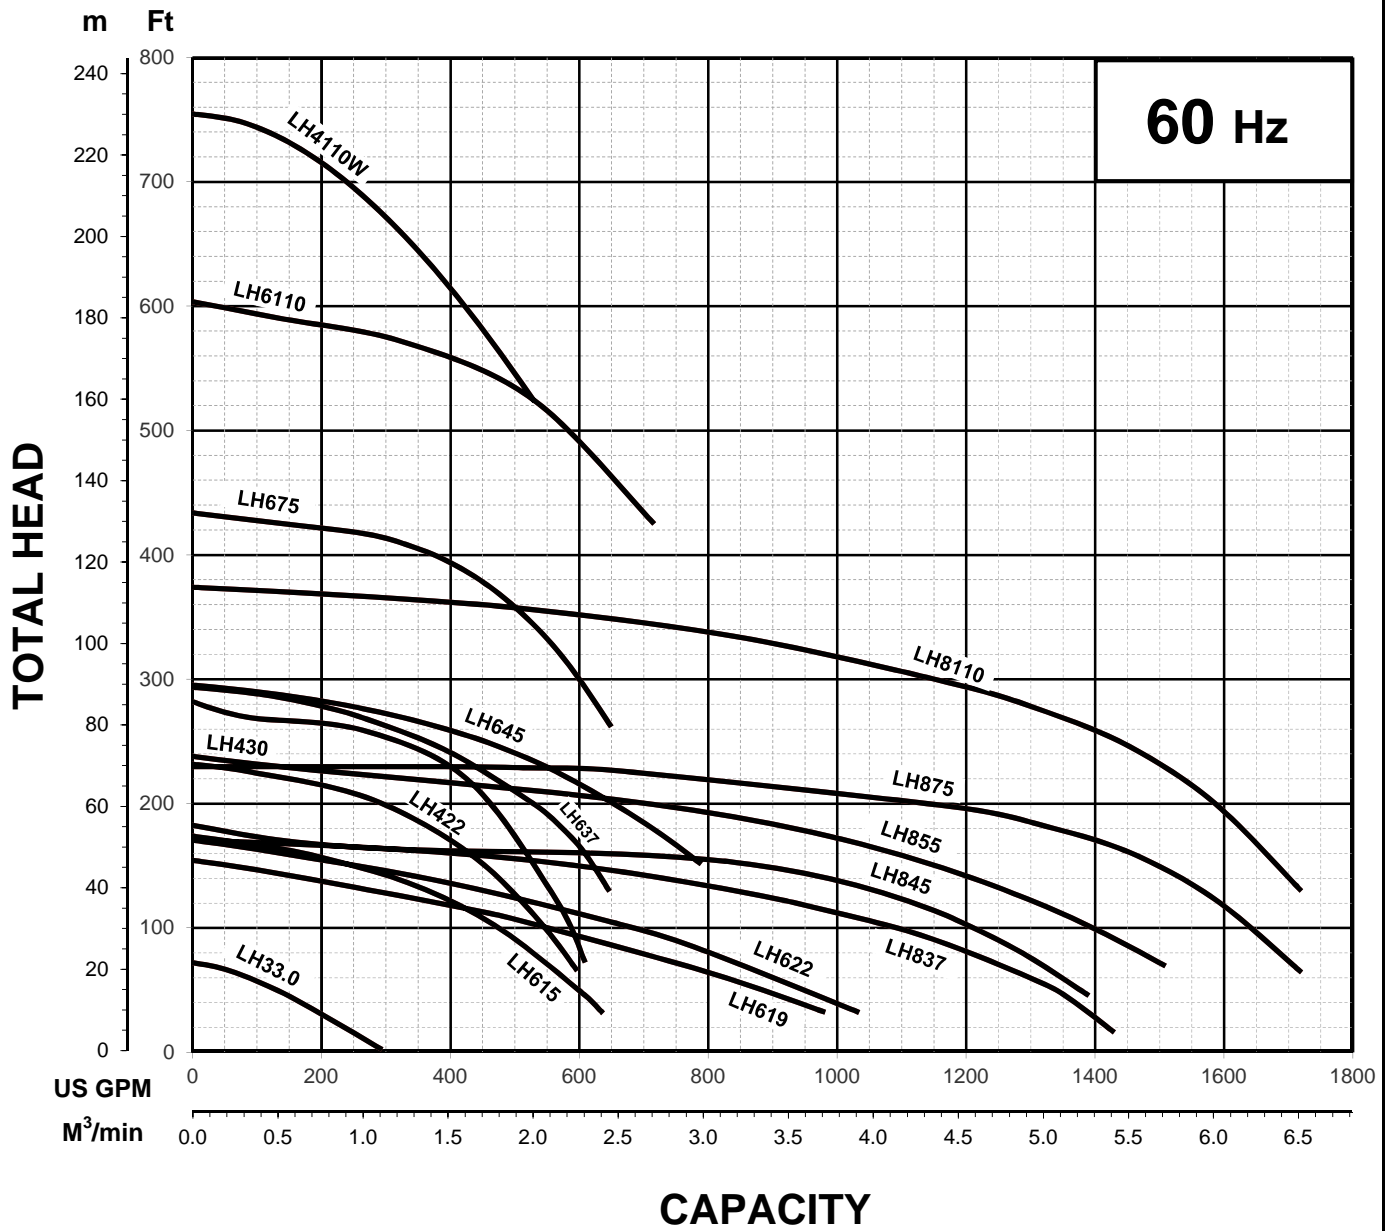

GROUP PERFORMANCE RANGE**Note**

LH-W SERIES HIGH HEAD - DEWATERING PUMPS

PERFORMANCE RANGE

GROUP PERFORMANCE RANGE